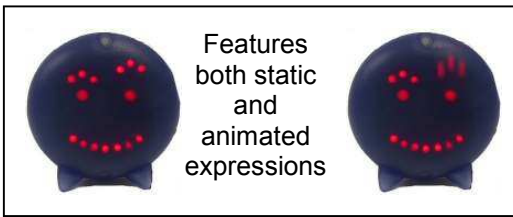

Animated LED Smiley

- ☺ Choice of expressions to suit every mood!
- ☺ Choose between static or animated expressions
- ☺ Great as desktop mood indicator or attention grabber
- ☺ Complete with enclosure

Too much fuel on the BBQ...

Hello there, you must be new here...

Boss is out...

Just got a raise !

Almost weekend...

I feel good, I guess...

No raise today...

Too much work and no colleagues to pass it onto

On/off/expression select button at the back

Technical:
 Power supply: 3x AAA battery
 Power consumption: 15mA
 Dimensions: 75x75x32mm